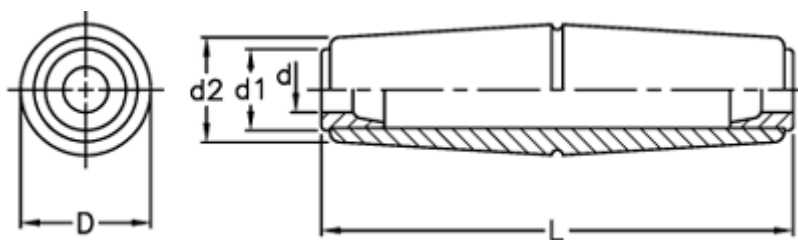

Data Sheet

Article number: 2304055701
Description: E+G Revolving handle
SI.134/105-6

Measures

d = 6
D = 29
d1 = 18
d2 = 23
L = 105